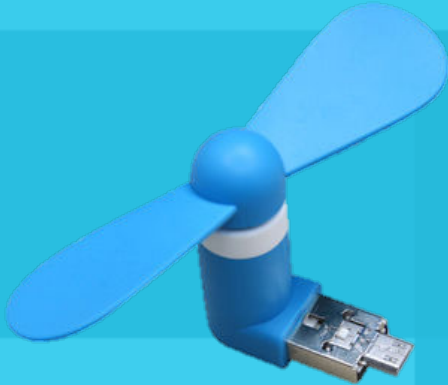

Imprint Area

Product Specifications

Material: Plastic; 1V output

PRINTING: Screen Printing

PRODUCT DIMENSION: 1.00" x 3.00" x 3.00"

PRINT AREA: 1.00" x 0.33"

COLOR: Black, White, Blue, Red, Green, Orange, Pink